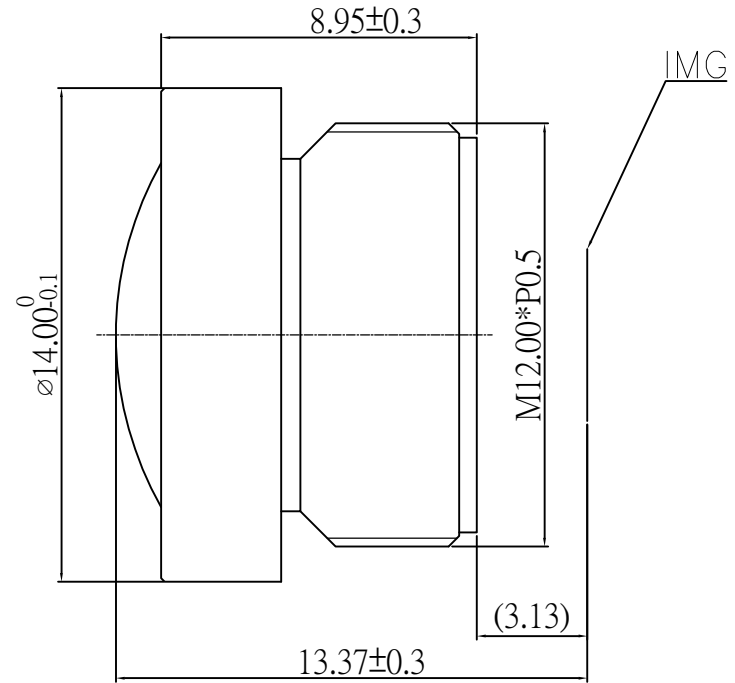

YT-5596P-C1 Lens Specification

云泰型号: YT-5596P-C1 客户型号:

Img-Circle (mm)	∅6.60		
EFL (mm)	1.79 mm		
F/NO.	2.4		
Optical TTL	13.37		
Mechanical TTL	13.37		
BACK FOCAL LENGTH	4.13		
FLANGE BACK LENGTH	3.13		
TV DISTORTION	-20%		
RELATIVE ILLUMINATION	≥55%		
CRA	25°		
Pixel Size (μm)	5.0um*6.2um		
Storage At Temperature	-40°C~+85°C		
Recent Camera Distance	0.2M		
Infrared	Non-infrared	PC1058K (976*592)	FOV
WAVELENGTH	@420-610 Tavg>=90% @650±10nm T=50%	垂直	104°
Dust Level	IP67	水平	130°
STRUCTURE	2G3P+IIR	对角	152°

REV.	00
REVISION HISTORY	
2024/03/18	NEW

REV	DESCRIPTION	DATE	NAME
①			
②			
③			
④			

NAME	YT-5596P-C1 SPEC	SCALE		DRAWN	黄光深
VIEW	☞ ☉	REV	00	DATE	2024.03.18
		BORDER		APPROVED	